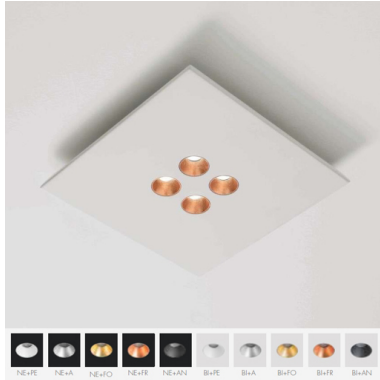

CONFORT
CONFORT 4Q

Luminaire

Hersteller	ICONE
Article number	CONFORT 4Q
Product name	CONFORT
Product group	ceiling mounted luminaire
Mounting type	Surface mounted
Mounting place	Ceiling
Designer	Marco Pagnoncelli
Test mark	CE

Model / Variant / Configuration

Number / Name	BI-FR
---------------	-------

Description

white + copper leaf

Luminaire

Absolute Photometry	
System Light flux	1574.84 Lm
Luminaire output	87.50 Lm/W
LiTG class	A40
CIE flux codes	47 79 97 100 100
System power	18.0W
Protection class	Protection class I
Protection degree	IP 20

Dimensions

Length/Width/Height	380mm/380mm/45mm
---------------------	------------------

Light Source

Lamp type	1 x LED
ZVEI / ILCOS	LED / LED
Lamp power	18 W
System power	18 W
Light flux	1575 lm
Colour temperature	3000K
Colour rendering	1B
Lifetime	50000 h

Description

Aluminium ceiling luminaire available in different sizes and wattages.

Direct light emission with LED 220V, no power supply needed.

Color finishing: white or black with reflectors aluminium (A), pearl white (PE), anthracite (AN), gold leaf (FO), copper leaf (FR).