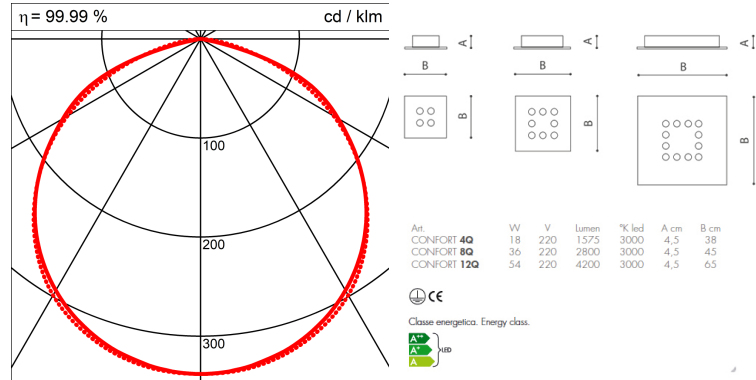

CONFORT
CONFORT 4Q

Luminaire

Hersteller	ICONE
Article number	CONFORT 4Q
Product name	CONFORT
Product group	ceiling mounted luminaire
Mounting type	Surface mounted
Mounting place	Ceiling
Designer	Marco Pagnoncelli
Test mark	CE

Model / Variant / Configuration

Number / Name	BI-FR

Description

white + copper leaf

Luminaire

Absolute Photometry	
System Light flux	1574.84 Lm
Luminaire output	87.50 Lm/W
LiTG class	A40
CIE flux codes	47 79 97 100 100
System power	18.0W
Protection class	Protection class I
Protection degree	IP 20